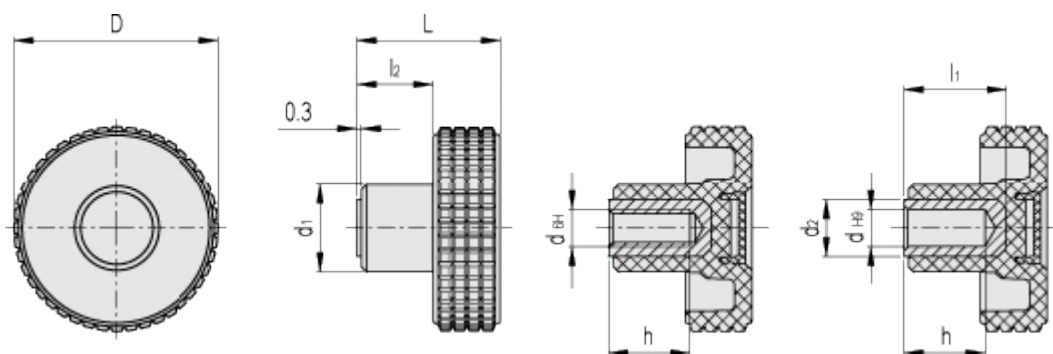

Data Sheet

Article number: 23020343264

Description: E+G Fingergreb MBT.40-B-M8-C4, yellow centre cap

Measures

D	= 39.5	l2	= 12.5
d1	= 17		
d2	= -		
dH6	= M8		
dH9	= -		
h	= 13		
L	= 26.5		
l1	= -		